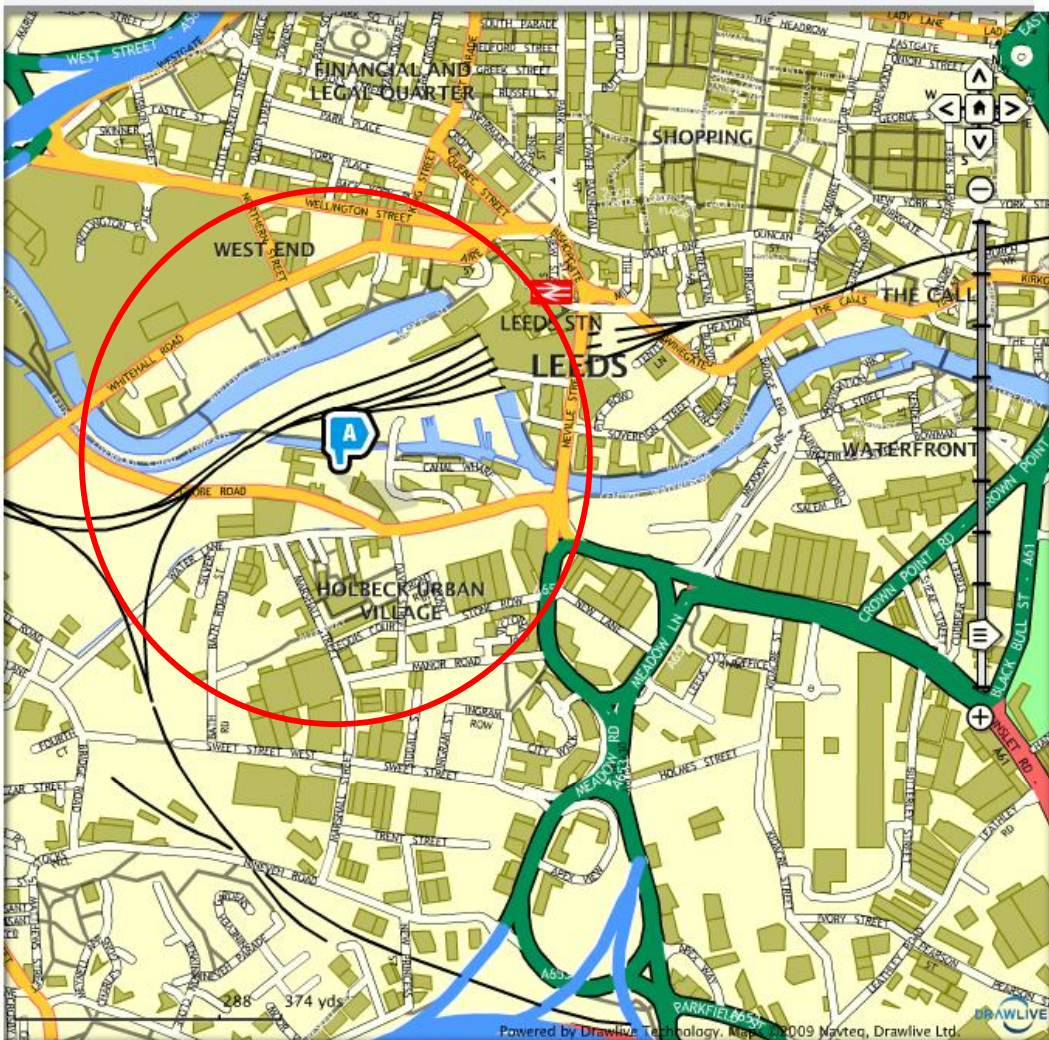

# Engine House

 5 minute walking boundary